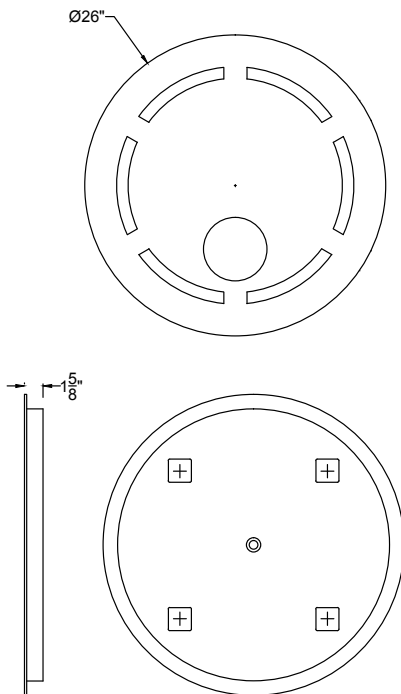

Spa World Products

Fog-Free Frameless Mirror, Round

MIR06

Features

- Open, frameless design matches with any style of bathroom and décor
- Fog resistant system keeps the surface from fogging
- fluorescent lights perfectly situated for even lighting
- 3x Magnifying surface
- Simple, straight forward installation and operation
- 26" D x 2" Relief
- Not intended to be used inside shower or in a sauna
- No lighting around magnifying surface

Specifications

- 26" D x 2" Relief
- 16 lbs Net Weight
- 28.75" L x 28.75" W x 3.25" H
- 19 lbs Gross Weight
- Silver
- Factory Wired for 120V / 60Hz

Application/Catagory

- Vanity

Warranty

- 30 day return policy